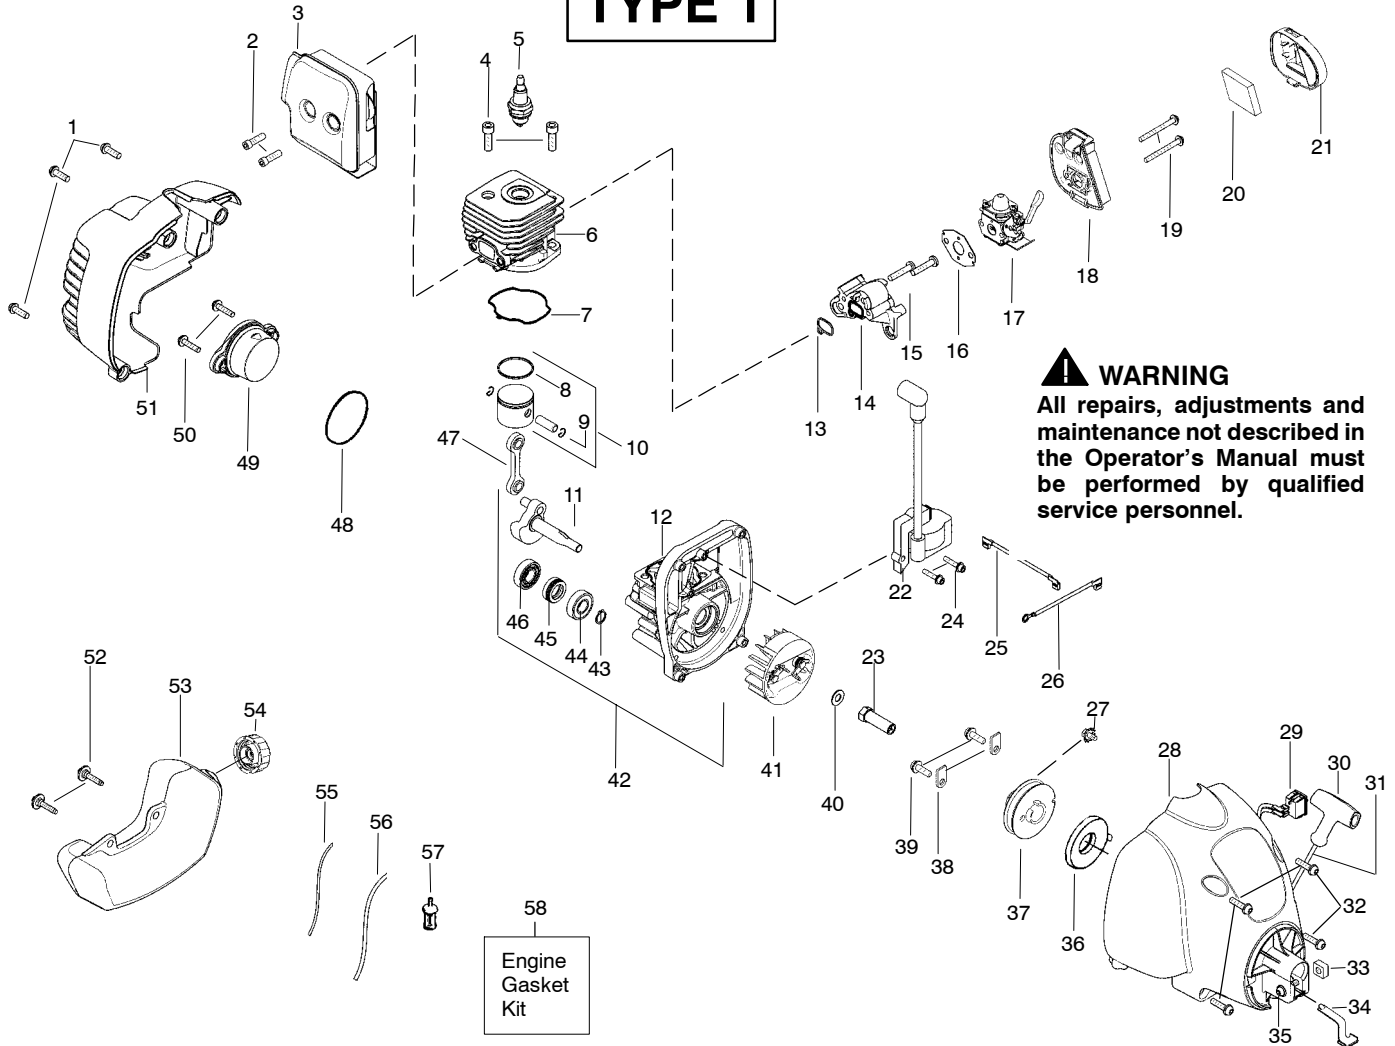

TYPE 1

Ref.	Part No.	Description	Ref.	Part No.	Description	Ref.	Part No.	Description
1.	530015880	Screw	21.	530057584	Cover-Air Box	45.	530019264	Seal-C'case
2.	530058982	Bolt-Muffler	22.	530039223	Ignition Module	46.	530032125	Inner Bearing
3.	530057863	Assy-Muffler/Shield (Incl. 2)	23.	530038604	Coupling-Drive	47.	530069945	Assy-Connecting Rod
4.	530015953	Screw-Cylinder	24.	530016357	Screw	48.	530071750	O-Ring-C'case (kit)
5.	952030249	Spark Plug (RCJ 6Y)	25.	530014663	Assy-Leadwire	49.	530057954	Assy-Plug (incl.48)
6.	530012541	Cylinder	26.	530014662	Assy-Ground Wire	50.	530016386	Screw
7.	530071750	Seal-Cylinder (kit)	27.	530016392	Screw	51.	530057580	Screw
8.	530055120	Piston Ring	28.	530058600	Assy.-Fan Hsg	52.	530016431	Retainer-Tank
9.	530015162	Retainer-Piston Pin	29.	530071356	Kit-Switch	53.	530058582	Assy-Fuel Tank (incl. filter, lines & fuel cap)
10.	530071357	Kit - Piston (Incl. 8, 9)	30.	530027569	Handle-Starter	54.	530014347	Assy-Fuel Cap
11.	530057829	Assy-Crankshaft	31.	530071767	Kit - Rope	55.	530069247	Kit-Fuel Line (Small)
12.	530012542	Assy-Crankcase (Incl. 44-46)	32.	530015810	Screw	56.	530069216	Kit-Fuel Line (Large)
13.	530071750	Seal-Cyl/Carb.(kit)	33.	530016124	Nut	57.	530095646	Assy-Fuel Pickup
14.	530057547	Adapter-Carb.	34.	530057588	Clip-Spring	58.	530071750	Kit-Engine Gasket (Incl. 7,13,16,48)
15.	530016309	Screw	35.	530016430	Screw			
16.	530071750	Gasket-Carb. (kit)	36.	530042085	Spring-Starter			
17.	530071752	Kit-Carb.(C1U-W18)	37.	530071786	Kit-Pulley-Starter			
(Note: Repair kits are not available for this carburetor)			38.	530027523	Retainer-Pulley			
18.	530057585	Air Box	39.	530015775	Screw			
19.	530016429	Screw	40.	530015828	Washer-Flat			
20.	530057781	Foam-Air Filter	41.	530054115	Assy-Flywheel			
			42.	530071768	Assy-C'case & C'shaft (Incl. 11,12,43)			
			43.	530015941	Retain. Ring-C'shaft			
			44.	530055728	Outer Bearing			

↖ = NEW PART NUMBER FOR THIS IPL

* = REFER TO THE SERVICE REFERENCE INDICATED FOR MORE INFORMATION. (LOCATED AT END OF IPL)